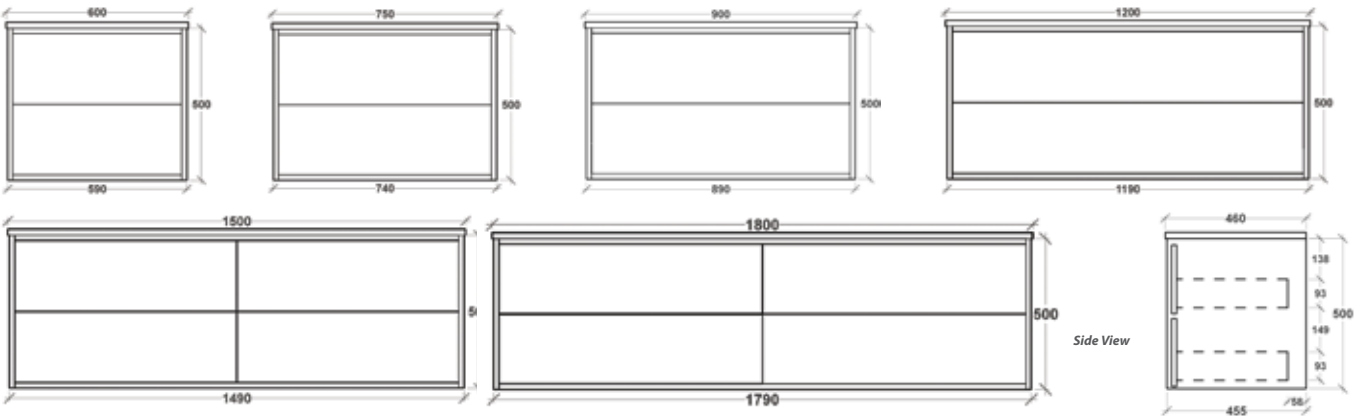

Hart Vanity