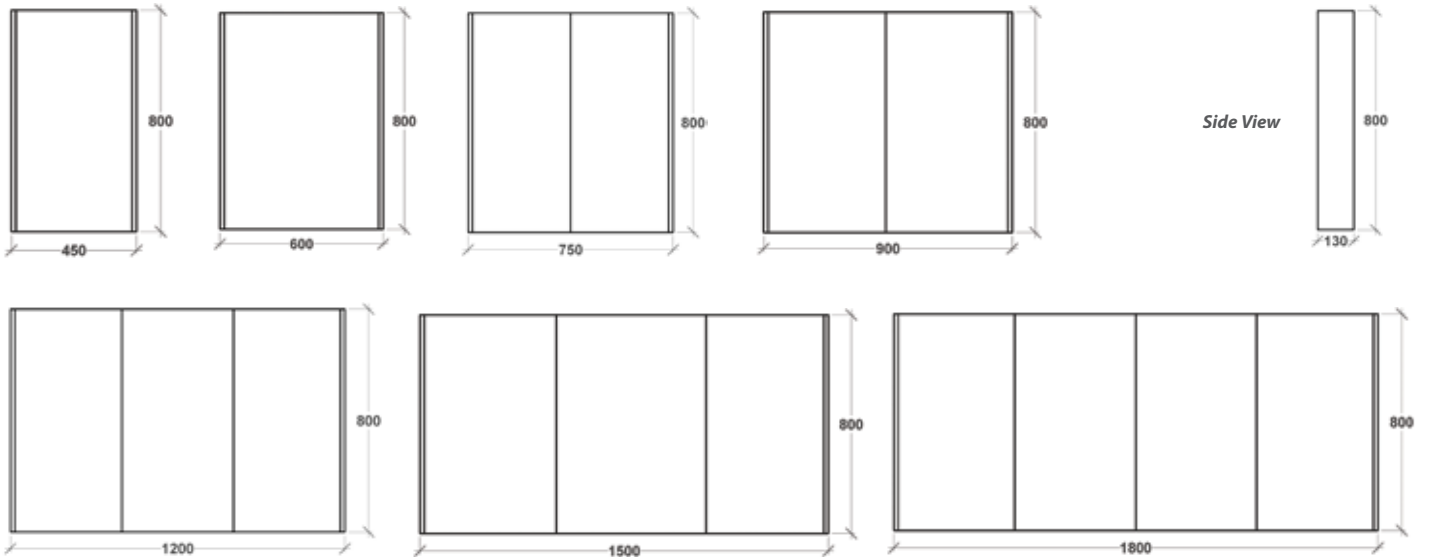

MIRROR CABINET SPECIFICATIONS

Brighton Mirror Cabinet