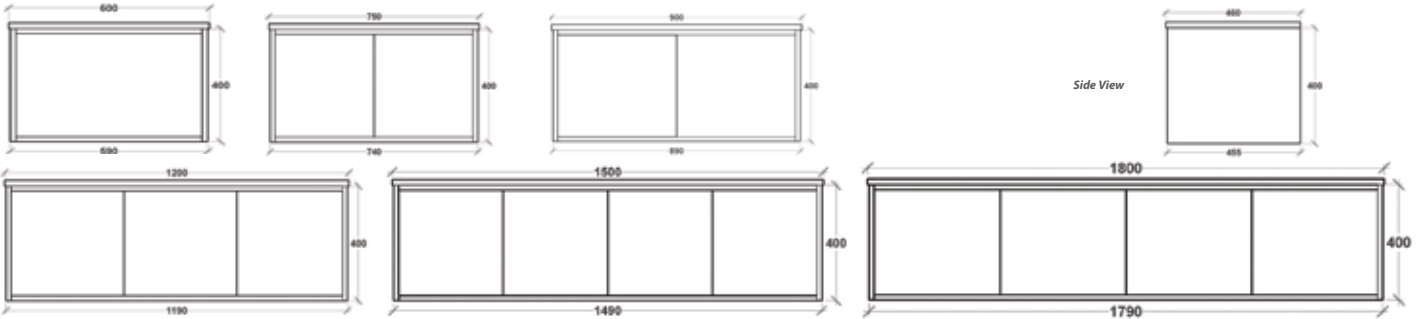

VANITY SPECIFICATIONS

Brighton Vanity