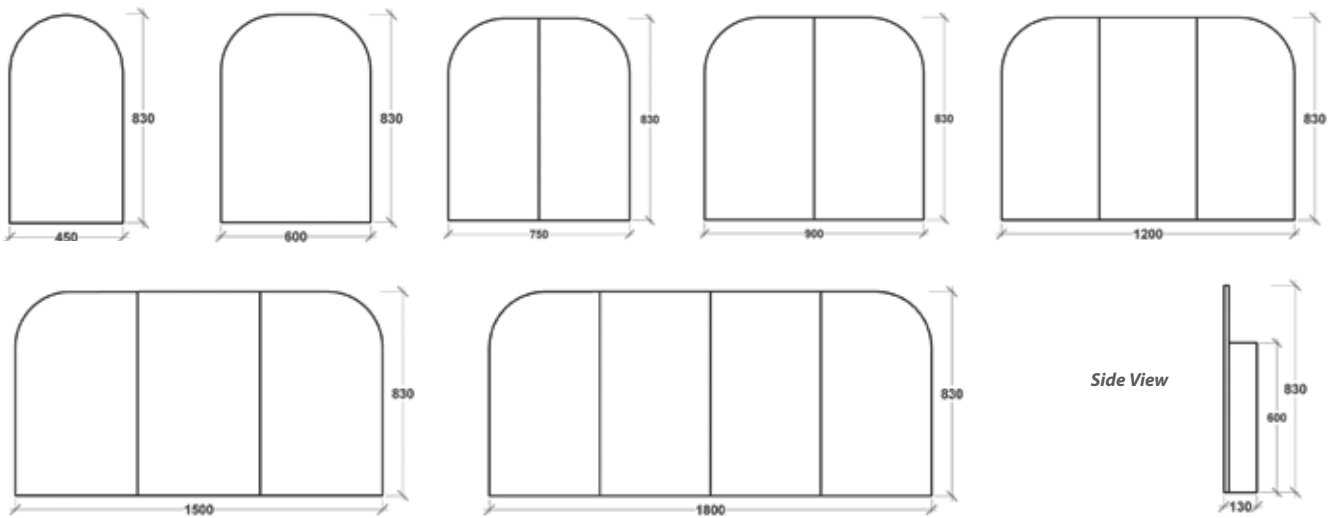

VANITY SPECIFICATIONS

Brighton Vanity

Hart Vanity

Lexington Vanity

Lexington Single Curve Vanity

VANITY SPECIFICATIONS

Berkeley Vanity

Elm Vanity

Carter Vanity

MIRROR CABINET SPECIFICATIONS

Brighton Mirror Cabinet

Hart Mirror Cabinet

MIRROR CABINET SPECIFICATIONS

Lexington Curved Mirror Cabinet

Lexington Arched Mirror Cabinet

Lexington Round Mirror Cabinet