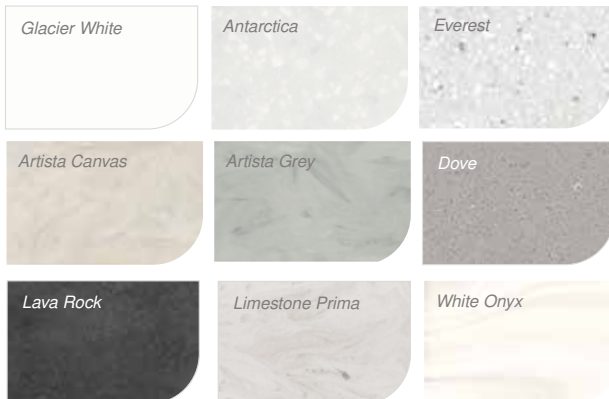

Blackbutt
Timber Veneer

Spotted Gum
Timber Veneer

Tasmanian Oak
Solid Timber

Stringy Bark*
Solid Timber

American Oak*
Solid Timber

Tasmanian Blackwood*
Solid Timber

For all custom Vanity & Top Colours, head to Rifco.com.au for the complete range.
(additional charges may apply)

TOP COLOURS

Tasmanian Oak
Solid Timber

Stringy Bark*
Solid Timber

American Oak*
Solid Timber

Tasmanian Blackwood*
Solid Timber

*Available at an additional cost

Corian® Solid Surface is made from 2/3rds natural minerals (Alumina Trihydrate) and 1/3rd acrylic binder. It is this unique formula that allows Corian® to be completely non-porous, hygienic, seamless and Thermoformable. Our Corian® vanity tops are available in 12mm or 30mm edge thickness, and our integrated tops come in 12mm, 50mm or 100mm edge thickness.