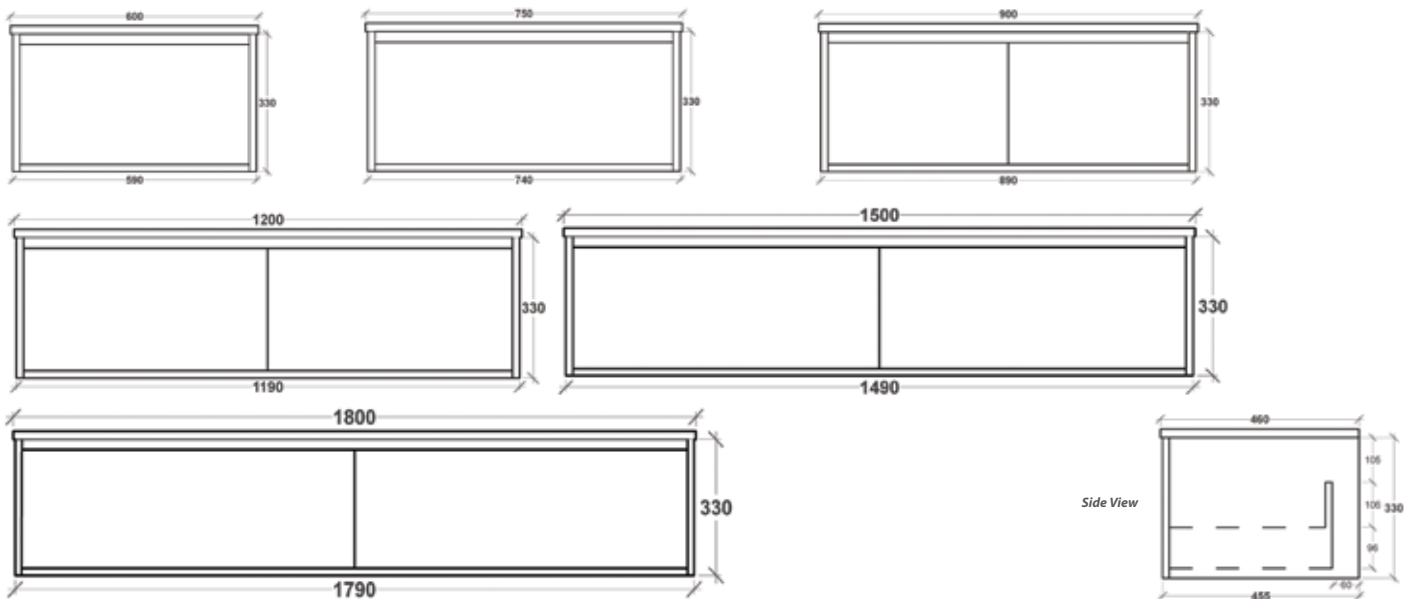

Carter Vanity