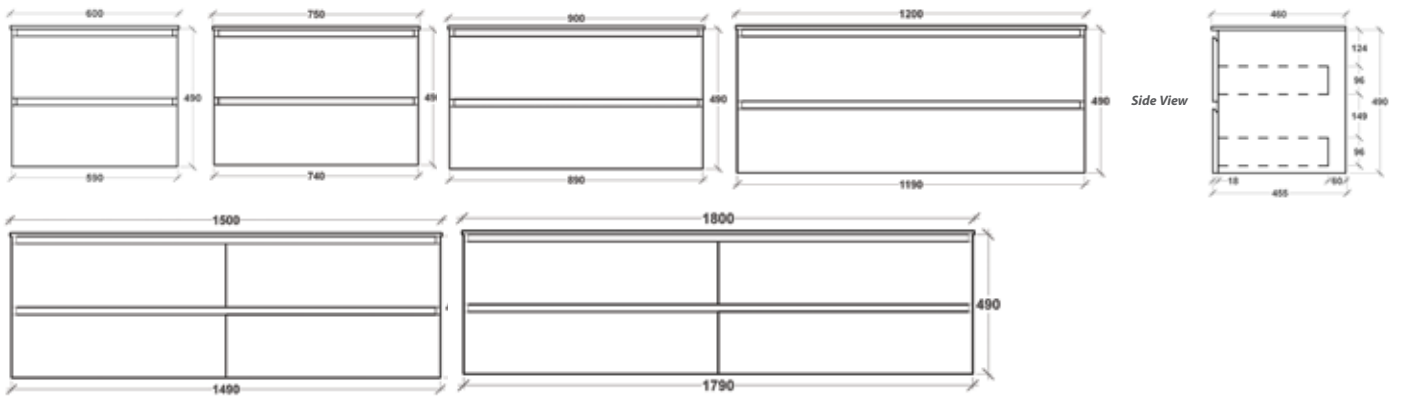

VANITY SPECIFICATIONS

Brighton Vanity

Hart Vanity

Lexington Vanity

Lexington Single Curve Vanity

VANITY SPECIFICATIONS

Berkeley Vanity

Elm Vanity